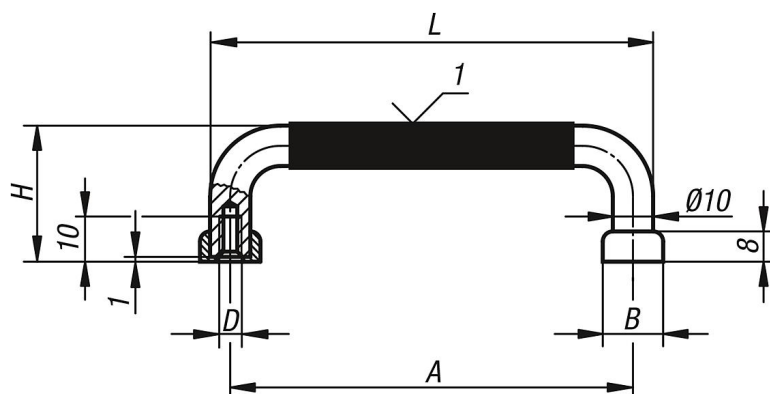

Pull handles round

Item description/product images

19"

Description

Material:

Round steel

Version:

Surface very finely ground and matt-polish chrome-plated.

Grip plastic coated.

Note:

High quality handles for front panels and similar applications.

Drawing reference:

1) plastic coating

Drawings

Pull handles round

Item No.	A	B	D	H	L	Load capacity N
K0203.05505	55	14	M5	41	65	1000
K0203.08805	88	14	M5	41	98	1000
K0203.10005	100	14	M5	41	110	1000
K0203.10205	102	14	M5	41	112	1000
K0203.11505	115	14	M5	41	125	1000
K0203.12005	120	14	M5	41	130	1000
K0203.13605	136	14	M5	41	146	1000
K0203.18005	180	14	M5	41	190	1000
K0203.20005	200	14	M5	41	210	1000
K0203.23505	235	14	M5	41	245	1000
K0203.25005	250	14	M5	41	260	1000