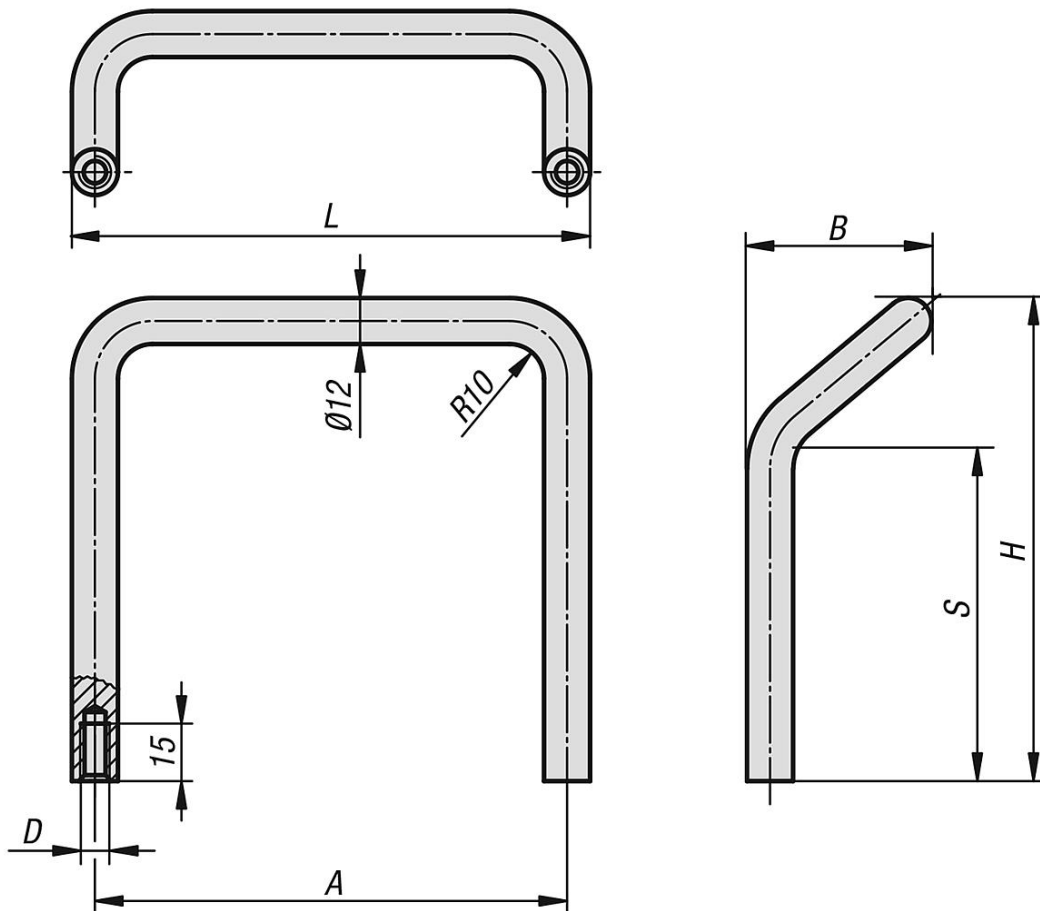

Pull handles angled

Item description/product images

Description

Material:
Round steel

Version:
Finely ground and high-gloss chrome-plated.

Drawings

Pull handles angled

| Item No. | A | B | D | H | L | S | Load capacity N |
|-------------|-----|----|----|-----|-----|----|-----------------|
| K0207.06008 | 120 | 47 | M8 | 66 | 132 | 27 | 1000 |
| K0207.12008 | 120 | 47 | M8 | 126 | 132 | 87 | 1000 |