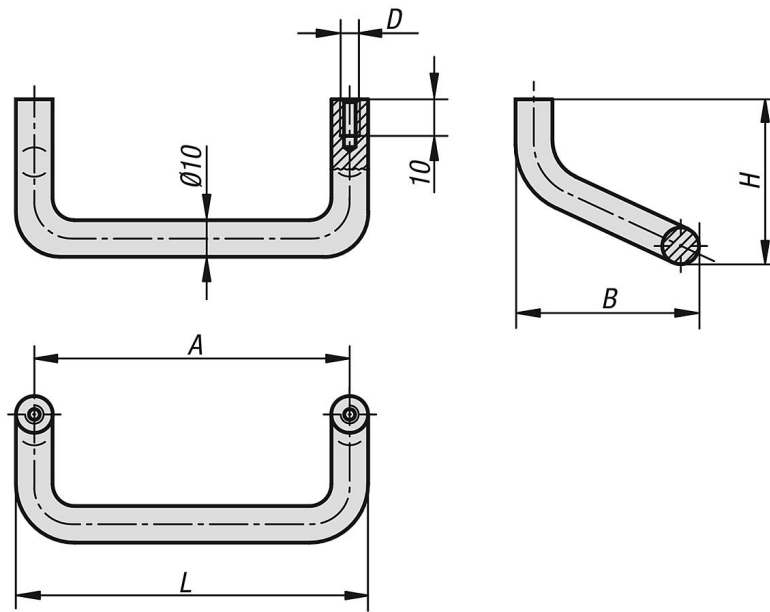

Pull handles angled

Item description/product images

Description

Material:
aluminum.

Version:
Matt-finished, anodised black or natural tone.

Drawings

Pull handles angled

Order No.	Main color	A	B	D	H	L	Load capacity N
K0219.08601	black	86	40	M5	45	96	500
K0219.12001	black	120	40	M5	45	130	500
K0219.18001	black	180	40	M5	45	190	500
K0219.08603	natural	86	40	M5	45	96	500
K0219.12003	natural	120	40	M5	45	130	500
K0219.18003	natural	180	40	M5	45	190	500