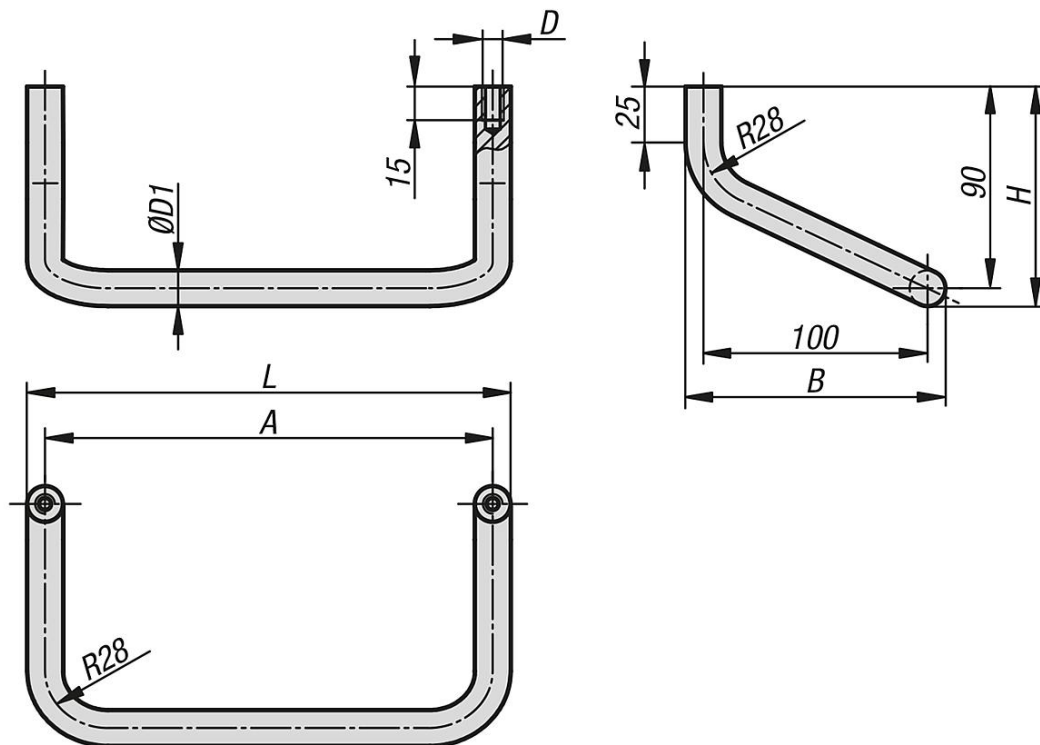

Pull handles angled

Item description/product images

Description

Material:

Round aluminum EN AW-6060

Version:

Ground, glass blasted and matt-gloss black anodised.

Note:

End washers not included.

On request:

Any handle length.

Drawings

Pull handles angled

Item No.	A	B	D	D1	H	L	Load capacity N	Order No. end washer
K0229.20016	200	116	M8	16	98	216	1000	K0229.16
K0229.25016	250	116	M8	16	98	266	1000	K0229.16
K0229.30016	300	116	M8	16	98	316	1000	K0229.16
K0229.40016	400	116	M8	16	98	416	1000	K0229.16
K0229.50018	500	118	M8	18	99	518	1000	K0229.18