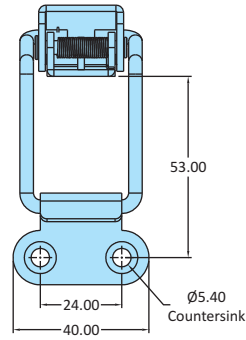

Medium Duty  
Right Angle- Non Adjustable Latch

Model No	PAV-5630
Weight	0.080 Kgs
Holding Capacity	X - 0.70 kN
Material	Steel
Finish	Zinc Plated
Supplied with Hook	FH-5630
Model No	PAV-5630-SS
Material	Stainless Steel-304
Supplied with Hook	FH-5630-SS

Medium Duty  
Right Angle- Non Adjustable Latch Padlockable

Model No	PAV-5636
Weight	0.080 Kgs
Holding Capacity	X - 0.70 kN
Material	Steel
Finish	Zinc Plated
Supplied with Hook	FH-5630
Model No	PAV-5636-SS
Material	Stainless Steel-304
Supplied with Hook	FH-5630-SS