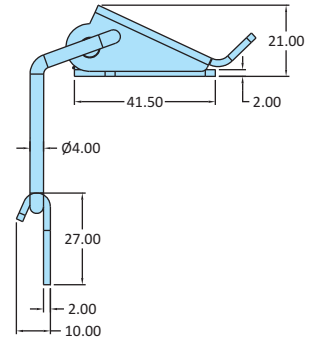

Medium Duty  
Right Angle- Non Adjustable Latch

Model No	PAV-5630
Weight	0.080 Kgs
Holding Capacity	X - 0.70 kN
Material	Steel
Finish	Zinc Plated
Supplied with Hook	FH-5630
Model No	PAV-5630-SS
Material	Stainless Steel-304
Supplied with Hook	FH-5630-SS

Medium Duty  
Right Angle- Non Adjustable Latch Padlockable

Model No	PAV-5636
Weight	0.080 Kgs
Holding Capacity	X - 0.70 kN
Material	Steel
Finish	Zinc Plated
Supplied with Hook	FH-5630
Model No	PAV-5636-SS
Material	Stainless Steel-304
Supplied with Hook	FH-5630-SS