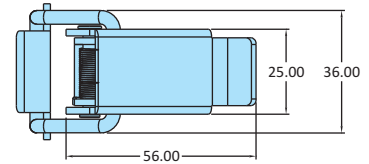

Medium Duty  
Right Angle- Non Adjustable Latch

Model No	PAV-5630
Weight	0.080 Kgs
Holding Capacity	X - 0.70 kN
Material	Steel
Finish	Zinc Plated
Supplied with Hook	FH-5630
Model No	PAV-5630-SS
Material	Stainless Steel-304
Supplied with Hook	FH-5630-SS

Medium Duty  
Right Angle- Non Adjustable Latch Padlockable

Model No	PAV-5636
Weight	0.080 Kgs
Holding Capacity	X - 0.70 kN
Material	Steel
Finish	Zinc Plated
Supplied with Hook	FH-5630
Model No	PAV-5636-SS
Material	Stainless Steel-304
Supplied with Hook	FH-5630-SS