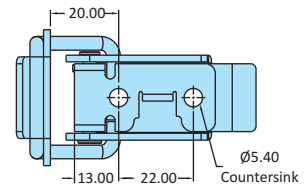

Medium Duty  
Right Angle- Non Adjustable Latch

Model No	PAV-5630
Weight	0.080 Kgs
Holding Capacity	X - 0.70 kN
Material	Steel
Finish	Zinc Plated
Supplied with Hook	FH-5630
Model No	PAV-5630-SS
Material	Stainless Steel-304
Supplied with Hook	FH-5630-SS

Medium Duty  
Right Angle- Non Adjustable Latch Padlockable

Model No	PAV-5636
Weight	0.080 Kgs
Holding Capacity	X - 0.70 kN
Material	Steel
Finish	Zinc Plated
Supplied with Hook	FH-5630
Model No	PAV-5636-SS
Material	Stainless Steel-304
Supplied with Hook	FH-5630-SS