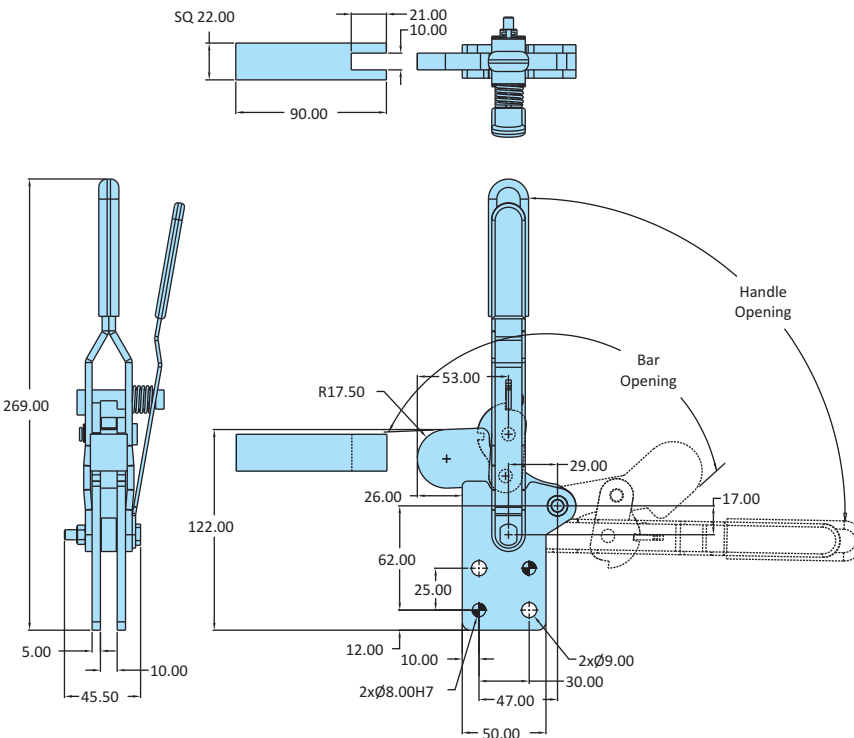

H.V. Series Toggle Clamps
Straight Base

Model No	HV-BII-200-BS-TRIG
Weight	0.840 Kgs
Handle Opening ($\pm 3^\circ$)	60°
Clamp Bar Opening ($\pm 3^\circ$)	90°
Holding Capacity	4.90 kN
Material	Steel
Finish	Black ED* Coating
Arm Type	Solid Arm
Base Type	Straight Base

Clamp is supplied in separate parts

H.V. Series Toggle Clamps
Straight Base

Model No	HV-BII-300 BS-TRIG
Weight	1.470 Kgs
Handle Opening ($\pm 3^\circ$)	90°
Clamp Bar Opening ($\pm 3^\circ$)	140°
Holding Capacity	6.90 kN
Material	Steel
Finish	Black ED* Coating
Arm Type	Solid Arm
Base Type	Straight Base

Clamp is supplied in separate parts