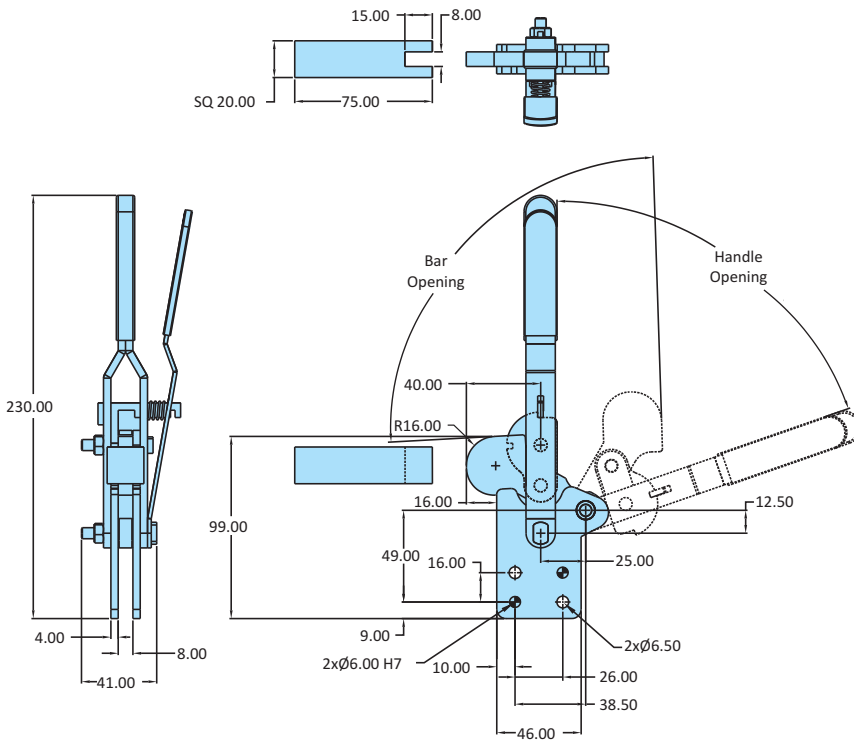

H.V. Series Toggle Clamps
Straight Base

Model No	HV-BII-200-BS-TRIG
Weight	0.840 Kgs
Handle Opening ($\pm 3^\circ$)	60°
Clamp Bar Opening ($\pm 3^\circ$)	90°
Holding Capacity	4.90 kN
Material	Steel
Finish	Black ED* Coating
Arm Type	Solid Arm
Base Type	Straight Base

Clamp is supplied in separate parts

H.V. Series Toggle Clamps
Straight Base

Model No	HV-BII-300 BS-TRIG
Weight	1.470 Kgs
Handle Opening ($\pm 3^\circ$)	90°
Clamp Bar Opening ($\pm 3^\circ$)	140°
Holding Capacity	6.90 kN
Material	Steel
Finish	Black ED* Coating
Arm Type	Solid Arm
Base Type	Straight Base

Clamp is supplied in separate parts