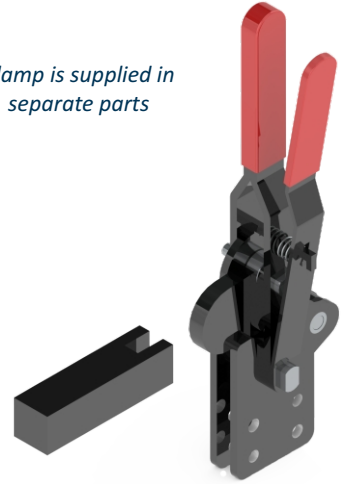

H.V. Series Toggle Clamps
Straight Base

Model No	HV-BII-200-BS-TRIG
Weight	0.840 Kgs
Handle Opening ($\pm 3^\circ$)	60°
Clamp Bar Opening ($\pm 3^\circ$)	90°
Holding Capacity	4.90 kN
Material	Steel
Finish	Black ED* Coating
Arm Type	Solid Arm
Base Type	Straight Base

Clamp is supplied in separate parts

H.V. Series Toggle Clamps
Straight Base

Model No	HV-BII-300 BS-TRIG
Weight	1.470 Kgs
Handle Opening ($\pm 3^\circ$)	90°
Clamp Bar Opening ($\pm 3^\circ$)	140°
Holding Capacity	6.90 kN
Material	Steel
Finish	Black ED* Coating
Arm Type	Solid Arm
Base Type	Straight Base

Clamp is supplied in separate parts