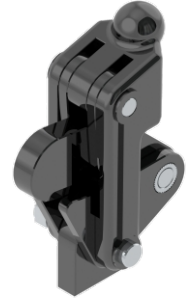

H.V. Series Toggle Clamps
Swivel Base

Model No	HV-700-S
Weight	0.740 Kgs
Handle Opening ($\pm 3^\circ$)	122°
Clamp Bar Opening ($\pm 3^\circ$)	190°
Holding Capacity	6.90 kN
Material	Steel
Finish	Black ED* Coating
Arm Type	Solid Arm
Base Type	Swivel Base

H.V. Series Toggle Clamps
Straight Base

Model No	HV-700-T
Weight	0.870 Kgs
Handle Opening ($\pm 3^\circ$)	190°
Clamp Bar Opening ($\pm 3^\circ$)	180°
Holding Capacity	6.90 kN
Material	Steel
Finish	Black ED* Coating
Arm Type	Solid Arm
Base Type	Straight Base