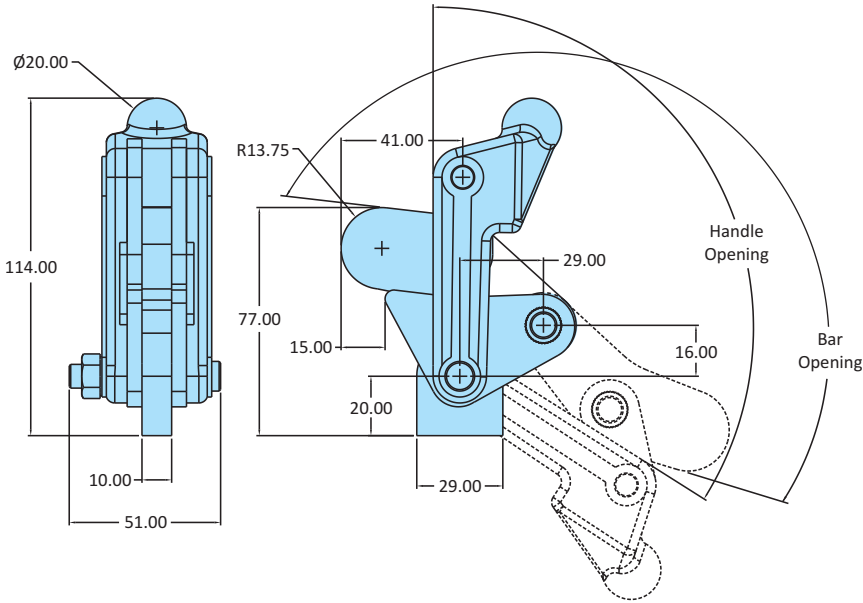

H.V. Series Toggle Clamps
Swivel Base

Model No	HV-700-S
Weight	0.740 Kgs
Handle Opening ($\pm 3^\circ$)	122°
Clamp Bar Opening ($\pm 3^\circ$)	190°
Holding Capacity	6.90 kN
Material	Steel
Finish	Black ED* Coating
Arm Type	Solid Arm
Base Type	Swivel Base

H.V. Series Toggle Clamps
Straight Base

Model No	HV-700-T
Weight	0.870 Kgs
Handle Opening ($\pm 3^\circ$)	190°
Clamp Bar Opening ($\pm 3^\circ$)	180°
Holding Capacity	6.90 kN
Material	Steel
Finish	Black ED* Coating
Arm Type	Solid Arm
Base Type	Straight Base