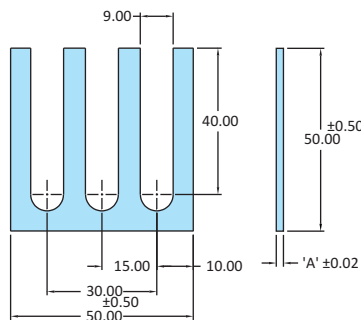

SHIMPACKS SERIES 4820-11

Model No.	Dim 'A'
NX4820-11-05	0.50 ±0.02
NX4820-11-10	1.00 ±0.02
NX4820-11-20	2.00 ±0.02

Model No.	Dim 'A'
NX4820-11-50	5.00 ±0.10

SHIMPACKS SERIES 5020-9

Model No.	Dim 'A'
NX-5020-9-01	0.10 ±0.02
NX-5020-9-02	0.20 ±0.02
NX-5020-9-05	0.50 ±0.02
NX-5020-9-10	1.00 ±0.02
NX-5020-9-20	2.00 ±0.02

Model No.	Dim 'A'
NX-5020-9-50	5.00 ±0.10

SHIMPACKS SERIES 5050-9

Model No.	Dim 'A'
NX-5050-9-01	0.10 ±0.02
NX-5050-9-02	0.20 ±0.02
NX-5050-9-05	0.50 ±0.02
NX-5050-9-10	1.00 ±0.02