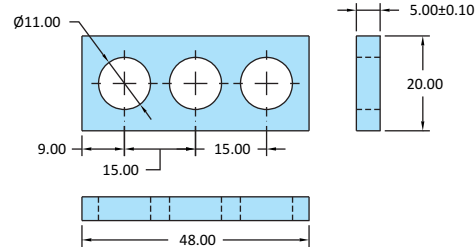

SHIMPACKS SERIES 4820-11

Model No.	Dim 'A'
NX4820-11-05	0.50 ±0.02
NX4820-11-10	1.00 ±0.02
NX4820-11-20	2.00 ±0.02

Model No.	Dim 'A'
NX4820-11-50	5.00 ±0.10

SHIMPACKS SERIES 5020-9

Model No.	Dim 'A'
NX-5020-9-01	0.10 ±0.02
NX-5020-9-02	0.20 ±0.02
NX-5020-9-05	0.50 ±0.02
NX-5020-9-10	1.00 ±0.02
NX-5020-9-20	2.00 ±0.02

Model No.	Dim 'A'
NX-5020-9-50	5.00 ±0.10

SHIMPACKS SERIES 5050-9

Model No.	Dim 'A'
NX-5050-9-01	0.10 ±0.02
NX-5050-9-02	0.20 ±0.02
NX-5050-9-05	0.50 ±0.02
NX-5050-9-10	1.00 ±0.02