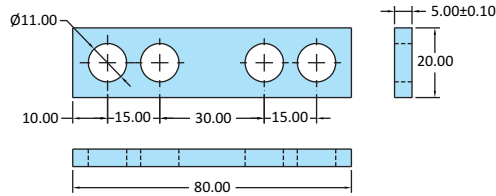

SHIMPACKS SERIES 8020-11

Model No.	Dim 'A'
NX8020-11-05	0.50 ±0.02
NX8020-11-10	1.00 ±0.02
NX8020-11-20	2.00 ±0.02

Model No.	Dim 'A'
NX8020-11-50	5.00 ±0.10

LEVELING PADS

- Heavy Duty Leveling Pads
- Heavy Duty Anti-Skid Leveling Pads
- Medium Duty Leveling Pads
- Light Duty Leveling Pads
- Technopolymer Plastic Base Leveling Pads
- Fixed Leveling Pads