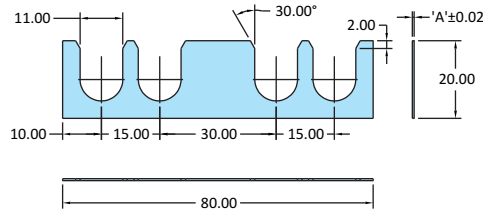

SHIMPACKS SERIES 8020-11

Model No.	Dim 'A'
NX8020-11-05	0.50 ±0.02
NX8020-11-10	1.00 ±0.02
NX8020-11-20	2.00 ±0.02

Model No.	Dim 'A'
NX8020-11-50	5.00 ±0.10

LEVELING PADS

- Heavy Duty Leveling Pads
- Heavy Duty Anti-Skid Leveling Pads
- Medium Duty Leveling Pads
- Light Duty Leveling Pads
- Technopolymer Plastic Base Leveling Pads
- Fixed Leveling Pads